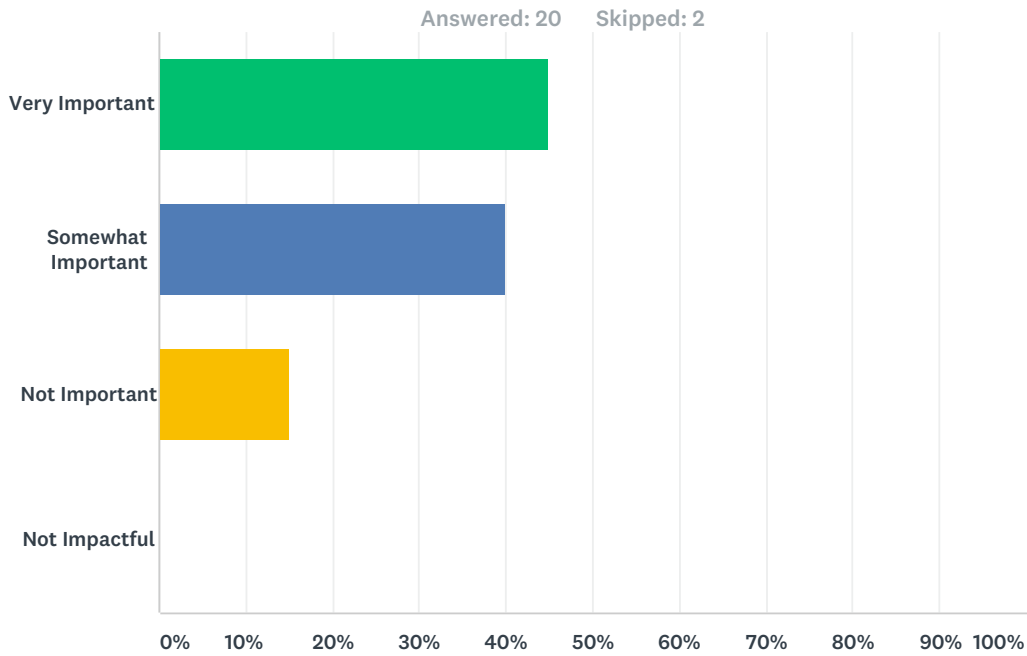

Q3 How important are events like concerts, festivals, and sports at the AEC to living in Dane County?

Answer Choices	Responses
Very Important	45.00% 9
Somewhat Important	40.00% 8
Not Important	15.00% 3
Not Impactful	0.00% 0
Total	20