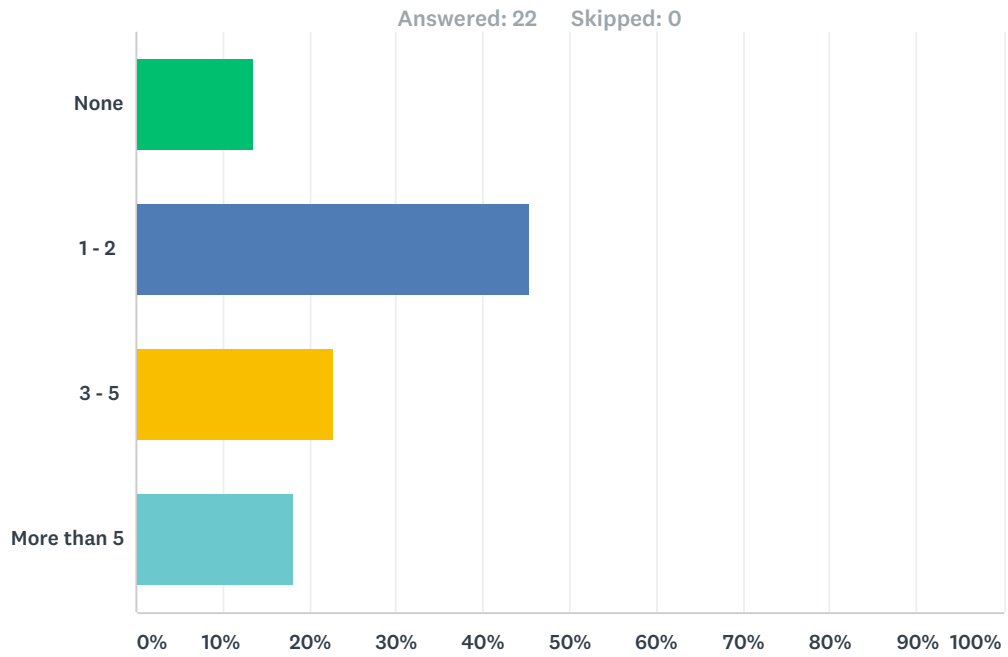

Q5 How many events do you attend at the AEC per year?

Answer Choices	Responses
None	13.64% 3
1 - 2	45.45% 10
3 - 5	22.73% 5
More than 5	18.18% 4
Total	22