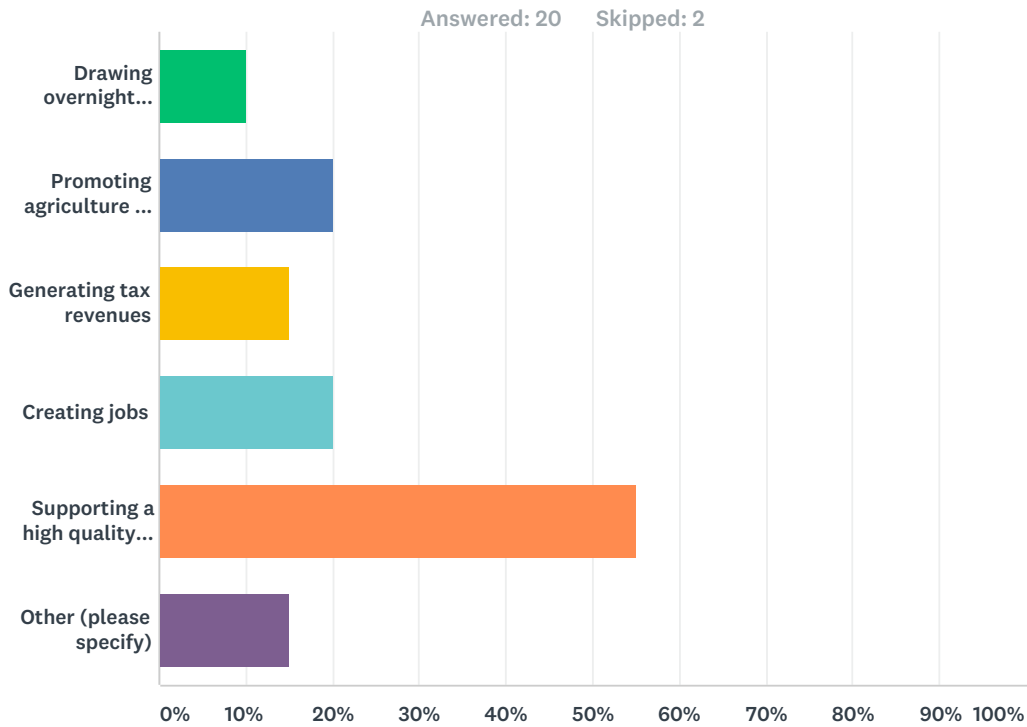

# Q1 I would visit the AEC more frequently if the AEC or the surrounding area had more of the following:

Answer Choices	Responses
Restaurants & Retail Stores	36.36% 8
Active Recreation/Park Facilities	31.82% 7
Clubs & Bars with Live Entertainment	13.64% 3
Connection to the Lake	22.73% 5
A Walkable District Feel	59.09% 13
Improved Transit Accessibility	27.27% 6
Other (please specify)	18.18% 4
<b>Total Respondents: 22</b>	

## Q2 The most important role that the AEC plays in the County is:

Answer Choices	Responses
Drawing overnight visitors to local hotels	10.00% 2
Promoting agriculture and other local industries	20.00% 4
Generating tax revenues	15.00% 3
Creating jobs	20.00% 4
Supporting a high quality of life through a variety of entertainment and informational offerings	55.00% 11
Other (please specify)	15.00% 3
<b>Total Respondents: 20</b>	