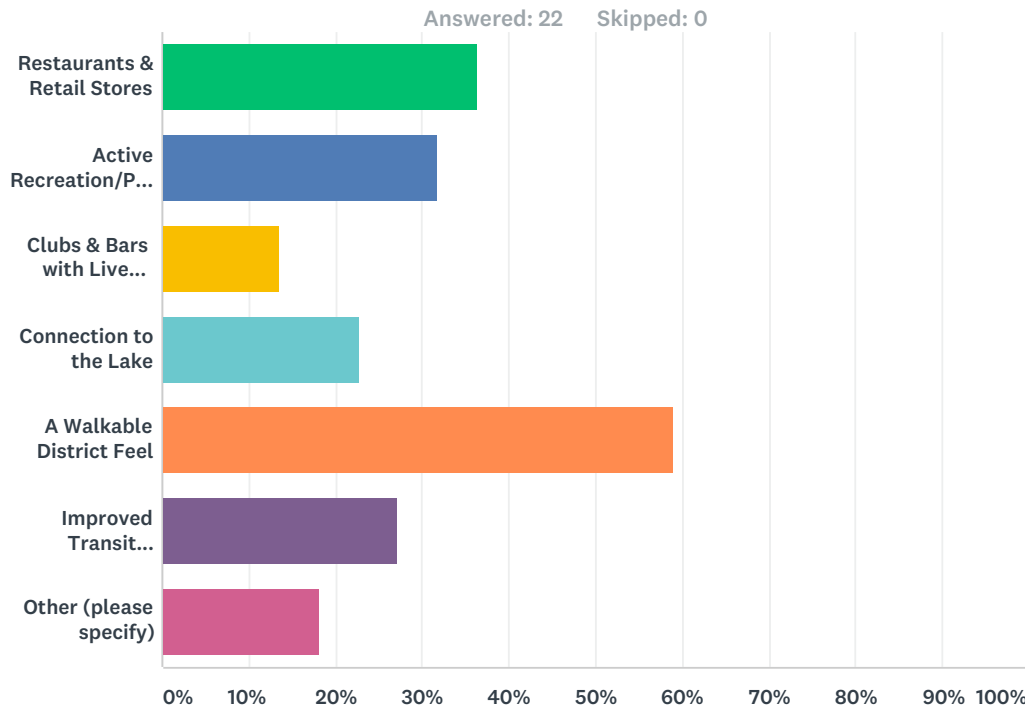

# Q1 I would visit the AEC more frequently if the AEC or the surrounding area had more of the following:

Answer Choices	Responses
Restaurants & Retail Stores	36.36% 8
Active Recreation/Park Facilities	31.82% 7
Clubs & Bars with Live Entertainment	13.64% 3
Connection to the Lake	22.73% 5
A Walkable District Feel	59.09% 13
Improved Transit Accessibility	27.27% 6
Other (please specify)	18.18% 4
<b>Total Respondents: 22</b>	

## Q2 The most important role that the AEC plays in the County is:

Answer Choices	Responses
Drawing overnight visitors to local hotels	10.00% 2
Promoting agriculture and other local industries	20.00% 4
Generating tax revenues	15.00% 3
Creating jobs	20.00% 4
Supporting a high quality of life through a variety of entertainment and informational offerings	55.00% 11
Other (please specify)	15.00% 3
<b>Total Respondents: 20</b>	

### Q3 How important are events like concerts, festivals, and sports at the AEC to living in Dane County?

Answer Choices	Responses
Very Important	45.00% 9
Somewhat Important	40.00% 8
Not Important	15.00% 3
Not Impactful	0.00% 0
<b>Total</b>	<b>20</b>