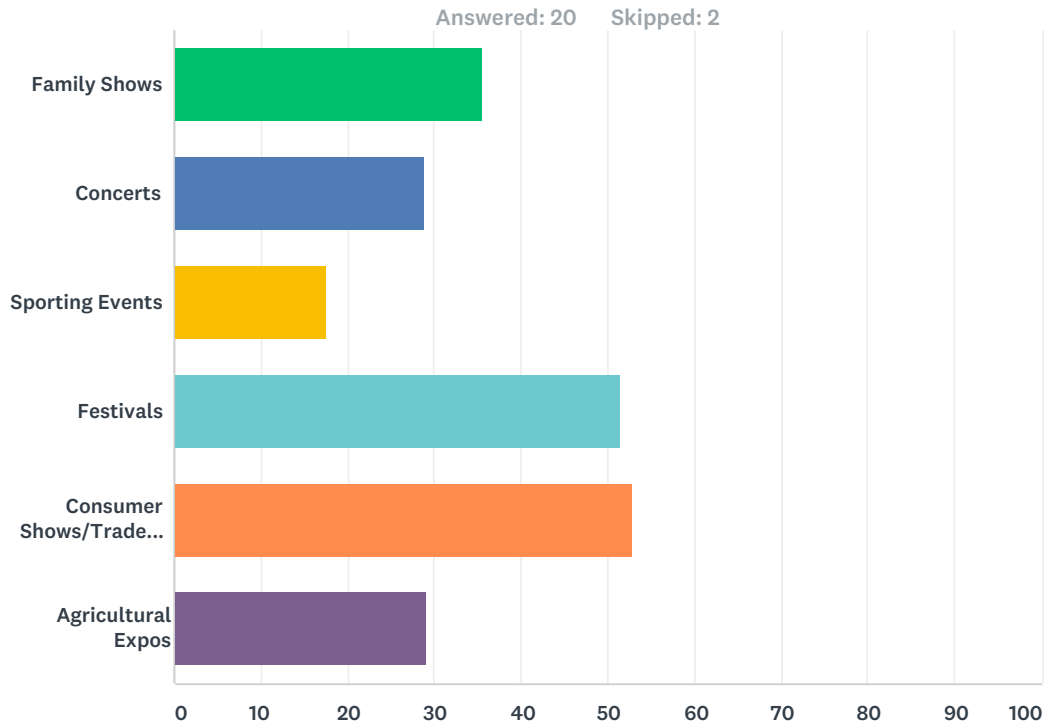

# Q1 I would visit the AEC more frequently if the AEC or the surrounding area had more of the following:

Answer Choices	Responses
Restaurants & Retail Stores	36.36% 8
Active Recreation/Park Facilities	31.82% 7
Clubs & Bars with Live Entertainment	13.64% 3
Connection to the Lake	22.73% 5
A Walkable District Feel	59.09% 13
Improved Transit Accessibility	27.27% 6
Other (please specify)	18.18% 4
<b>Total Respondents: 22</b>	

## Q2 The most important role that the AEC plays in the County is:

Answer Choices	Responses
Drawing overnight visitors to local hotels	10.00% 2
Promoting agriculture and other local industries	20.00% 4
Generating tax revenues	15.00% 3
Creating jobs	20.00% 4
Supporting a high quality of life through a variety of entertainment and informational offerings	55.00% 11
Other (please specify)	15.00% 3
<b>Total Respondents: 20</b>	

### Q3 How important are events like concerts, festivals, and sports at the AEC to living in Dane County?

Answer Choices	Responses
Very Important	45.00% 9
Somewhat Important	40.00% 8
Not Important	15.00% 3
Not Impactful	0.00% 0
<b>Total</b>	<b>20</b>

### Q4 Of the events that you attend most frequently at the AEC, what is the percentage of attendance for each type listed below? (total 100%)

Answer Choices	Average Number	Total Number	Responses
Family Shows	36	178	5
Concerts	29	144	5
Sporting Events	18	35	2
Festivals	51	823	16
Consumer Shows/Trade Shows	53	530	10
Agricultural Expos	29	290	10
<b>Total Respondents: 20</b>			